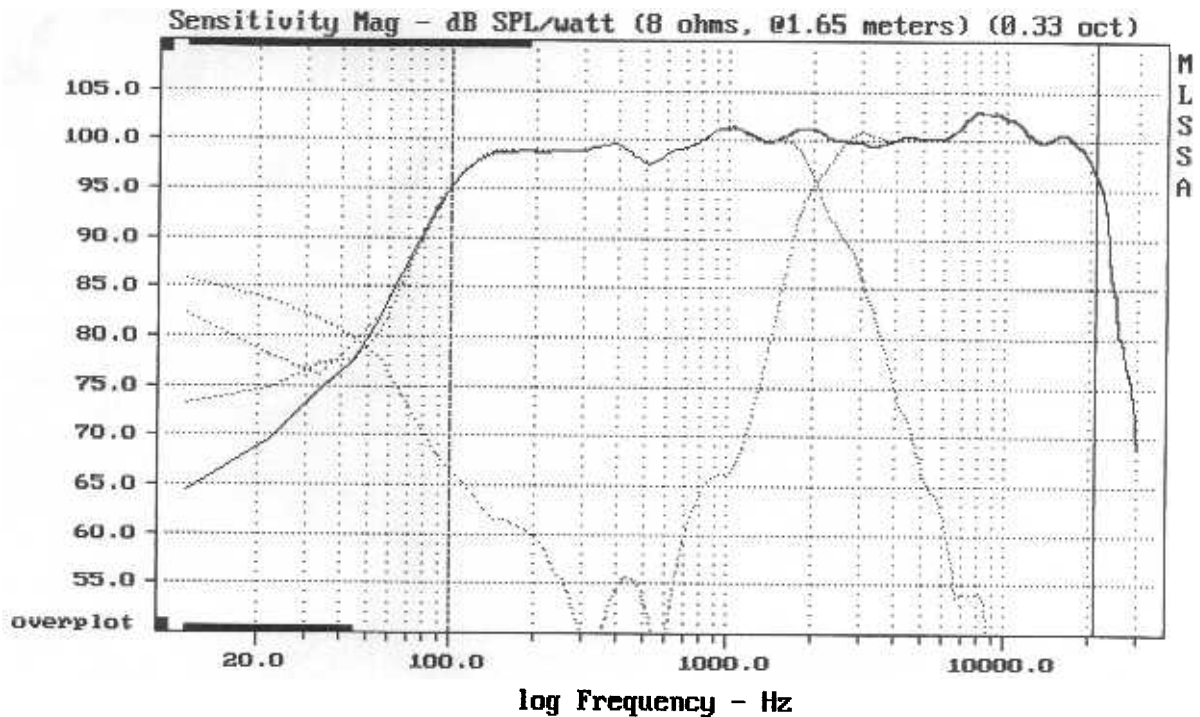

Overlay Compare: dev= +24/-7.3, std= 6.3, avg= -27

EMINENCE DELTA 15 + SELENIUM D210TI + HM25-25

7-31-83 5:27 PM

MLSSA: Frequency Domain

Level (100:21007 Hz) = 100.02 dB SPL/watt (8 ohms, @1.65 meters) (0.33 oct)